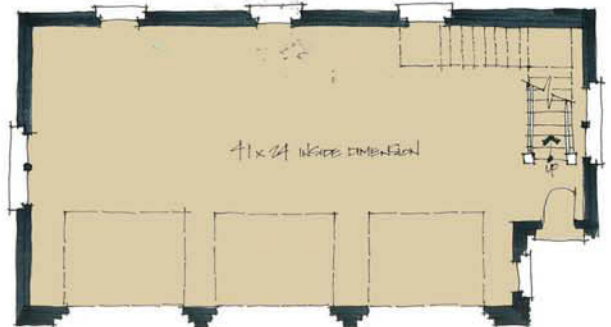

THE OVERLOOK GARAGE

Main Level 1158 sq. ft.
Upper Level 730 sq. ft.

natural element homes[™]

A Tennessee Log and Timber Home Company

Since 1975

THE TWO-CAR GARAGE

SFD
SHAWN FISHER DESIGN

Main Level 816 sq. ft.
34x24