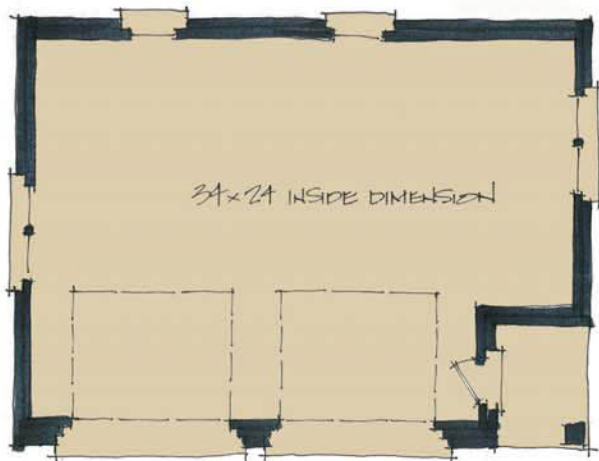

THE OVERLOOK GARAGE

Main Level 1158 sq. ft.
Upper Level 730 sq. ft.

natural element homes[™]

A Tennessee Log and Timber Home Company

Since 1975

THE TWO-CAR GARAGE

SFD
SHAWN FISHER DESIGN

Main Level 816 sq. ft.
34x24