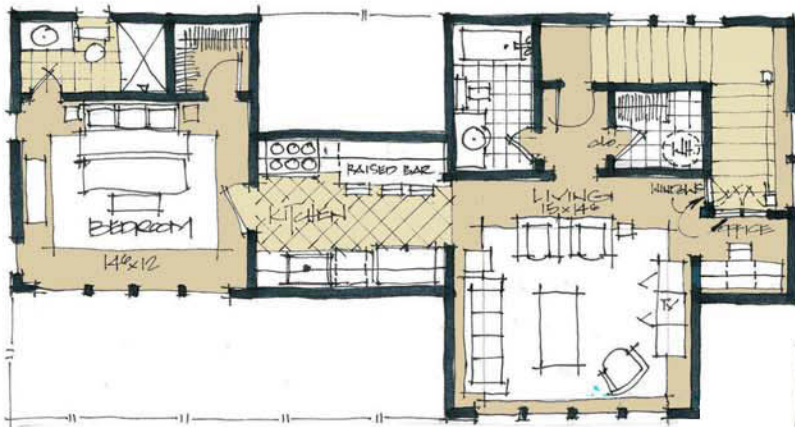

THE OVERLOOK GARAGE

Main Level 1158 sq. ft.
Upper Level 730 sq. ft.

natural element homes[™]

A Tennessee Log and Timber Home Company

Since 1975

THE TWO-CAR GARAGE

SFD
SHAWN FISHER DESIGN

Main Level 816 sq. ft.
34x24